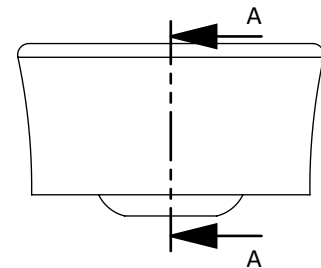

Scale 1:1

DIMENSION: mm

VOLUME (mm3): 17125.40

APPROX. WEIGHT (g): 8.62

DRAWER: epellizzato

REVISION

CHANGES REVIEW

00