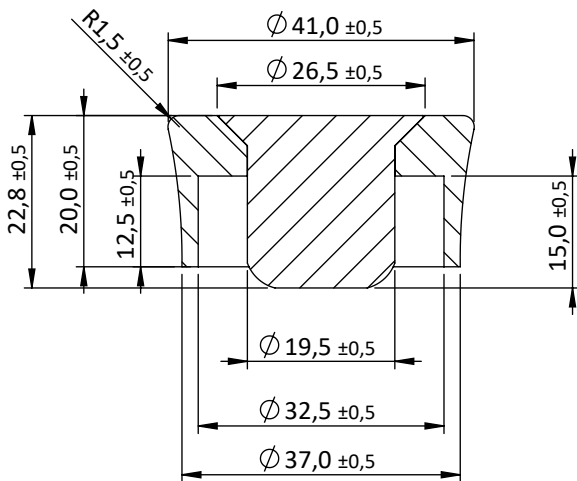

Scale 1:1

DIMENSION: mm

VOLUME (mm3): 17125.40

APPROX. WEIGHT (g): 8.62

DRAWER: epellizzato

REVISION

CHANGES REVIEW

00