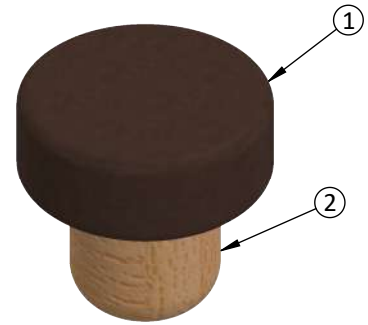

Scale 1:1

DIMENSION: mm

VOLUME (mm³): 11734.0

APPROX. WEIGHT (gr):4.1

DRAWER: epellizzato

REVISION

CHANGES REWIEW

00

EMISSIONE

Nr	List of components	Material	Color	Customization	Finishing
1	Abor Head	Abor Grapes	Grapes		
2	Glued Natural Cork	Flor	Natural		

AESTHETICAL APPROBATION
(Customer's Signature)

FUNCTIONAL APPROBATION
(Customer's Signature)