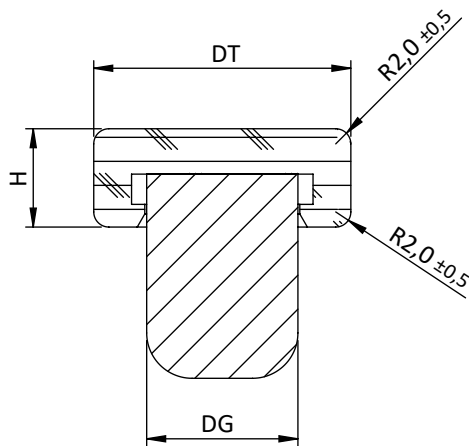

Scale 1:1

DIMENSION: mm

VOLUME (mm³): 11734.0

APPROX. WEIGHT (gr):4.1

DRAWER: epellizzato

REVISION

CHANGES REWIEW

00