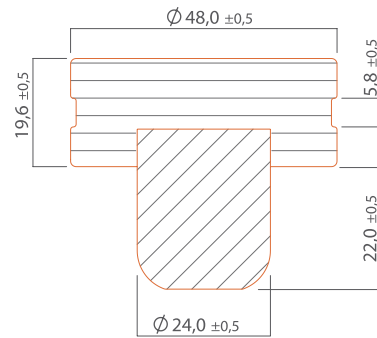

LUNA

WOOD INSPIRATION

La grazia di Luna è data dalle forme rotonde, nette, regolari. Un dettaglio di stile dona al pezzo la sua unicità immutabile, capace di sorprendere al primo sguardo.