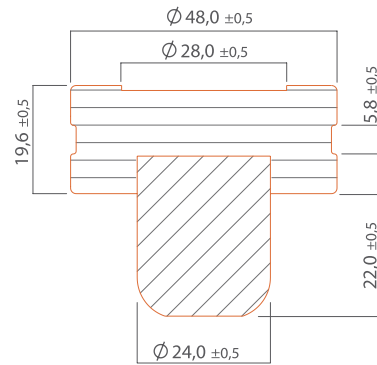

LUNA

WOOD INSPIRATION

La grazia di Luna è data dalle forme rotonde, nette, regolari. Un dettaglio di stile dona al pezzo la sua unicità immutabile, capace di sorprendere al primo sguardo.