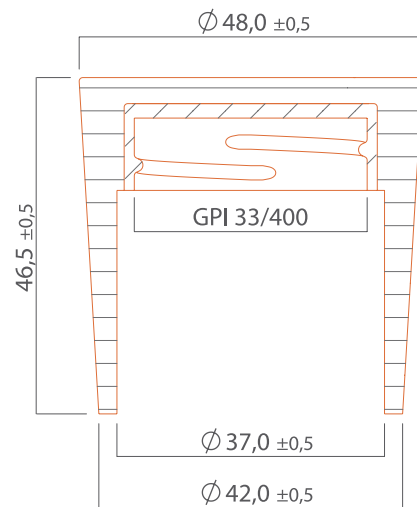

DIVA

WOOD INSPIRATION

Il profilo slanciato verso l'alto di Diva sembra tendere al cielo, con uno stile unico nella sua semplicità. Una chiusura che affascina con classe e ricercatezza.

TYPES OF WOOD

HEAD CUSTOMIZATIONS

HEAD DIMENSIONS

$\varnothing$	h	GPI
48,0 - 37,0	46,5	33/400