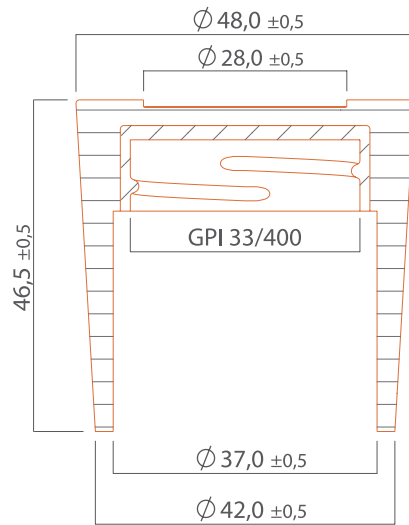

DIVA

WOOD INSPIRATION

Il profilo slanciato verso l'alto di Diva sembra tendere al cielo, con uno stile unico nella sua semplicità. Una chiusura che affascina con classe e ricercatezza.

TYPES OF WOOD

HEAD CUSTOMIZATIONS

LABEL FOR WOOD

HEAD DIMENSIONS

$\varnothing$	h	GPI
48,0 - 37,0	46,5	33/400